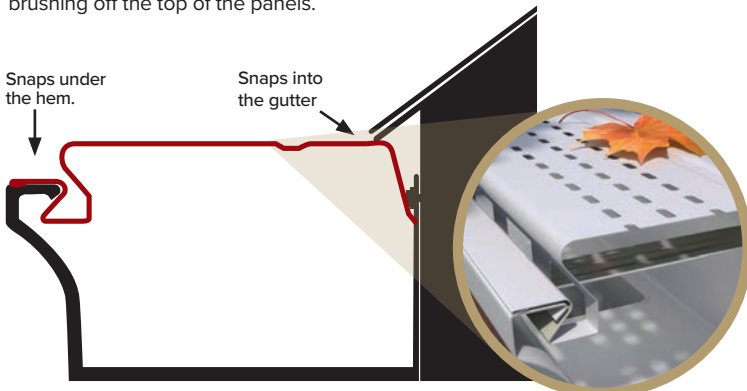

PAINTED ALUMINUM COVERS

INNOVATIVE DESIGNS FOR EVERY TYPE OF GUTTER AND DEBRIS LOAD

E-Z-HYDROCLEAN HIGH CAPACITY®

The perforations work hard to channel away excess rainwater on long runs of standard shingles, very steep roofs, and metal roofs. 5" gutters, have 3 rows of perforations, guards for 6" and 7" gutters have 6 rows to handle even greater volumes.

The panels just snap into the gutter with our exclusive positive lock system, uses no fasteners, and doesn't disturb the shingles. There are also pre-cut miters, with diverters, for inside and outside corners, plus pre-made endcaps.

E-Z TO INSTALL

It just snaps into the gutter, snaps out for easy cleaning, uses no fasteners and doesn't disturb the shingles when installed.

Like all gutter protection products, depending on your debris type and load, E-Z-HydroClean High Capacity will require maintenance from time to time, by brushing off the top of the panels.

FEATURES

- High-capacity panels for heavy rain volume areas
- Maximum debris load
- Patented multiple-radius front curves
- Heavy-duty .027 aluminum in 12 colors and copper
- Does not disturb shingles
- Positive lock system snaps in and out of gutter for easy maintenance
- For 5", 6" and 7" gutters with hidden hangers
- Accessories available
- Professionally-stamped endcaps to keep animals and pests out of gutters
- Pre-cut 4' long inside and outside miters