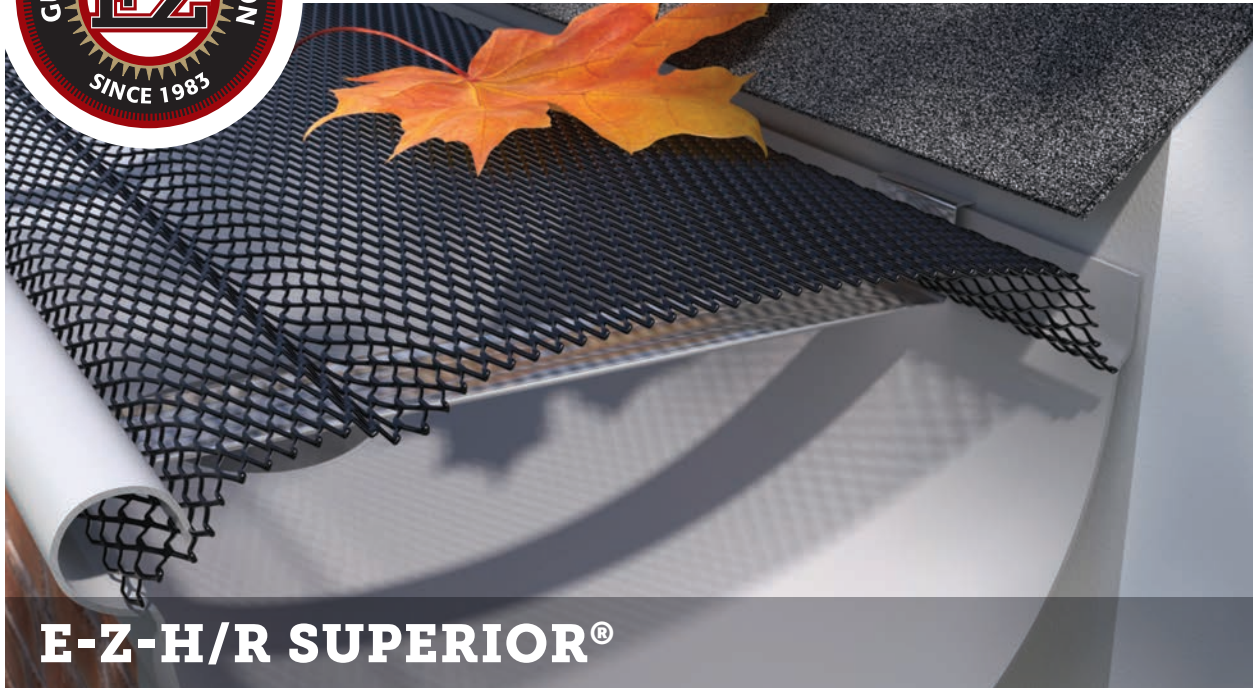

PREMIUM ALUMINUM SCREENS

INNOVATIVE DESIGNS FOR EVERY TYPE OF GUTTER AND DEBRIS LOAD

E-Z-H/R SUPERIOR®

This micro-mesh powder-coated aluminum screen is great for extreme environments and keeps out the smallest debris. This guard locks into half round gutter, forcing water to track into the gutter. The angled back edge holds tight by locking into hidden gutter hangers.

E-Z TO INSTALL

Locks into 6" seamless half round gutters without disturbing the shingles—snaps in and out for easy cleaning.

FEATURES

- Heaviest debris loads with the smallest possible holes
- Powder-coated micro-mesh aluminum
- Locks into seamless half round gutters with hidden hangers
- Low profile front
- Does not disturb shingles
- Available only in 6.5" Width, to fit 6" half round gutter
- Center bead for added strength; forces rainwater to drop into the middle of the gutter

SIZE: E-Z-H/R Superior comes in 4 foot lengths and 6.5" wide.

COLORS

Black

Like all gutter protection products, depending on your debris type and load, E-Z-H/R Superior will require maintenance from time to time, by brushing off the top of the panels.