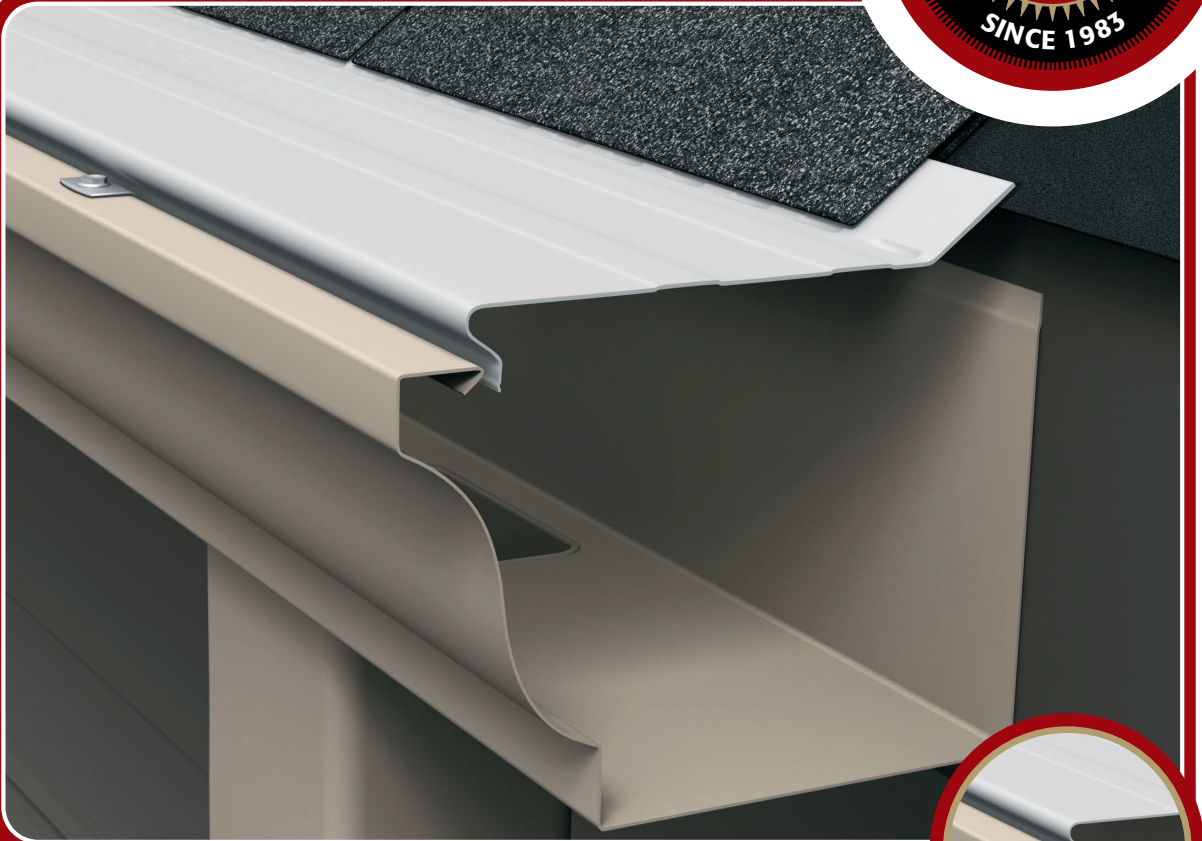

Premium Painted Aluminum Covers

E-Z-SOLID™

Features:

- Maximum Debris Load
- An Ultra-low 3/4" Tall Profile Guard that Fits between the Starter and 1st Row of Shingles without Re-hanging the Gutter
- Solid Painted .019" Aluminum with a Patented Multiple Radius Front Curve
- Available in 16 oz. Copper

Description:

This solid guard allows the water to track around the front (by surface tension) and into the gutter, while forcing debris to fly off. The clips install first and maintain a consistent gap along the leading edge, so water tracks around the patented-design multiple radius curve and into the gutter. It also features a perforated bend line where the metal meets the roof.

E-Z to Install: Fastens with special stainless steel clips and screws to the front of the gutter.

Like all gutter protection products, depending on your debris type and load, E-Z-Solid™ will require maintenance from time to time, by brushing off the top of the panels.

Size: E-Z-Solid comes in 4 foot lengths and 5" or 6" widths.

Colors: Available in white, black, clay, royal brown, light bronze, wicker, almond, and colonial gray. Also available in 16 oz. copper.

1 Wagner Drive, Saint Clair, MO 63077 | 636-629-6484 | 800-748-7736
sales@E-ZGutter.com | www.E-ZGutter.com