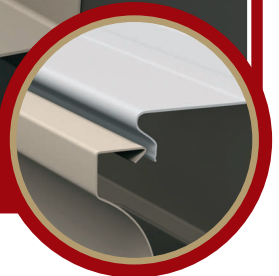

Premium Painted Aluminum Covers

E-Z-SOLID™

Features:

- Maximum Debris Load
- An Ultra-low 3/4" Tall Profile Guard that Fits between the Starter and 1st Row of Shingles without Re-hanging the Gutter
- Solid Painted .019" Aluminum with a Patented Multiple Radius Front Curve
- Available in 16 oz. Copper

Description:

This solid guard allows the water to track around the front (by surface tension) and into the gutter, while forcing debris to fly off. The clips install first and maintain a consistent gap along the leading edge, so water tracks around the patented-design multiple radius curve and into the gutter. It also features a perforated bend line where the metal meets the roof.

E-Z to Install: Fastens with special stainless steel clips and screws to the front of the gutter.

Like all gutter protection products, depending on your debris type and load, E-Z-Solid™ will require maintenance from time to time, by brushing off the top of the panels.

Size: E-Z-Solid comes in 4 foot lengths and 5" or 6" widths.

Colors: Available in white, black, clay, royal brown, light bronze, wicker, almond, and colonial gray. Also available in 16 oz. copper.

1 Wagner Drive, Saint Clair, MO 63077 | 636-629-6484 | 800-748-7736
sales@E-ZGutter.com | www.E-ZGutter.com