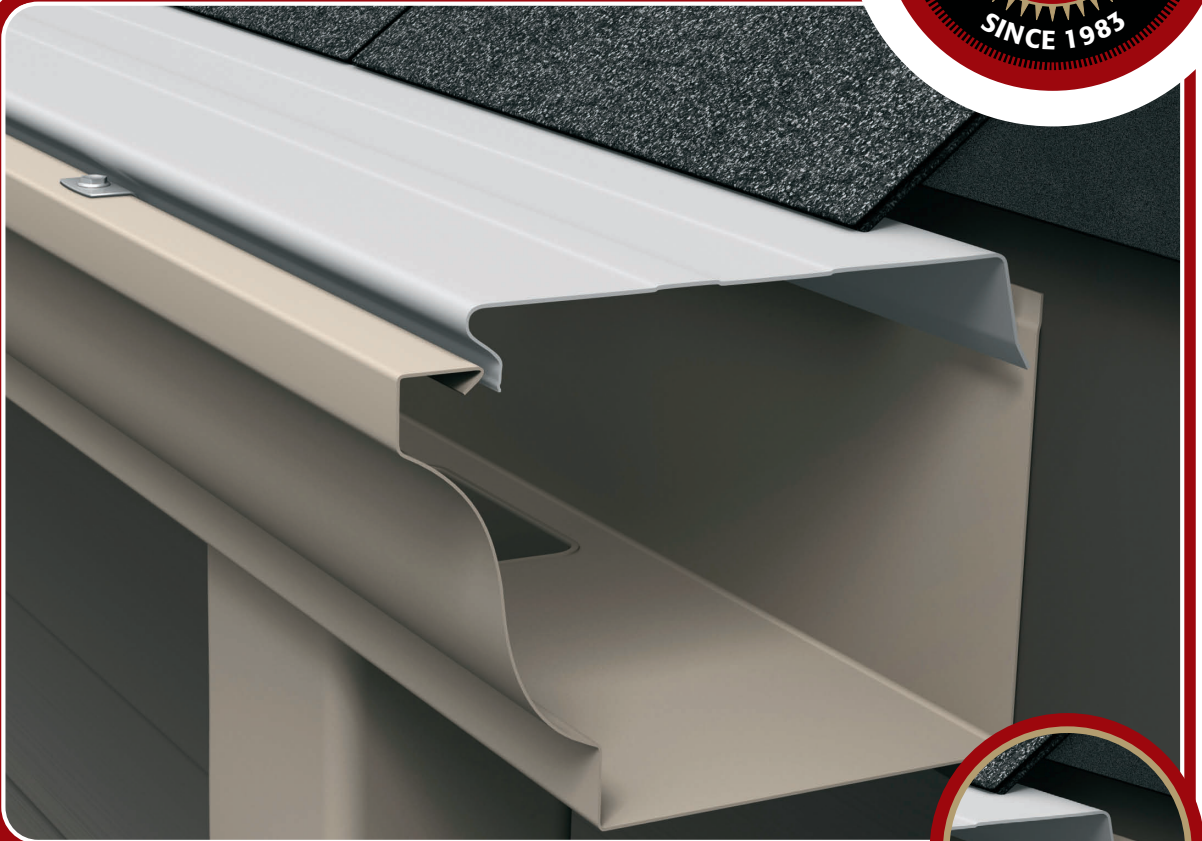

Premium Painted Aluminum Covers

E-Z-SOLID™ LOCK

Features:

- Maximum Debris Load
- The Only Surface Tension Front Curve Cover that Does Not Install into the Shingles
- Solid Painted .019" Aluminum with a Patented Multiple Radius Front Curve
- Available In 16 Oz. Copper
- Does Not Disturb Shingles

Description:

This solid guard allows the water to track around the front (by surface tension) and into the gutter, while forcing debris to fly off. The clips install first and maintain a consistent gap along the leading edge, so water tracks around the patented-design multiple radius curve and into the gutter. It also features a back bend with a kicker that engages the rear hanger screw, and doesn't disturb the shingles.

E-Z to Install: Fastens with special stainless steel clips and locks into the rear of the gutter.

Like all gutter protection products, depending on your debris type and load, E-Z-Solid™ Lock will require maintenance from time to time, by brushing off the top of the panels.

Size: E-Z-Solid Lock comes in 4 foot lengths and 5" or 6" widths.

Colors: Available in white, black, clay, royal brown, light bronze, wicker, almond, and colonial gray. Also available in 16 oz. copper.