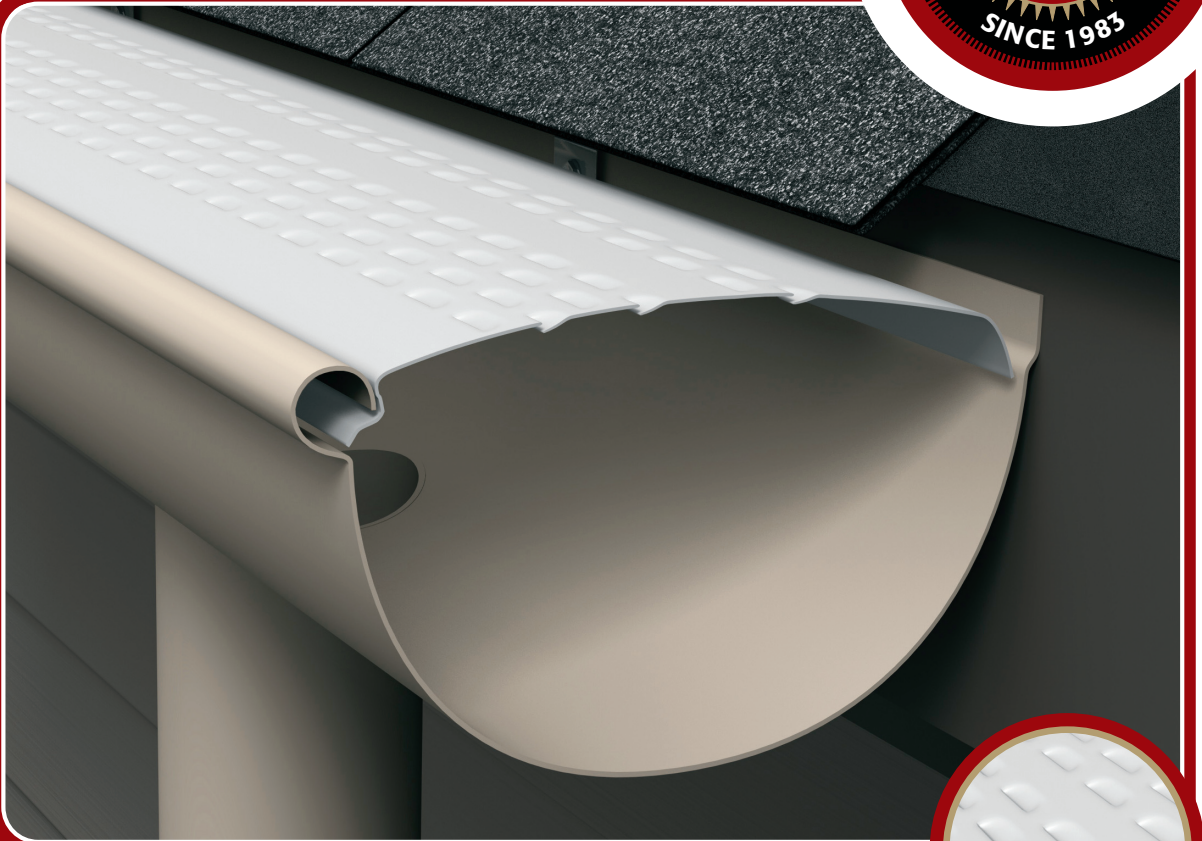

Premium Painted Aluminum Covers

E-Z-H/R™

Features:

- Perforated Painted .019 Aluminum with 10 Patented Reverse Louvers
- The Only Louvered Cover for Seamless Half-Round Gutters that Installs with Spring Tension
- Available in Copper

Description:

This heavy-duty louvered cover is the only one that locks into 6" half round gutter with hidden hangers. With the special front 90 degree bends, these panels install with spring tension.

E-Z to Install: Locks into gutter—snaps in and out for easy cleaning.

Like all gutter protection products, depending on your debris type and load, E-Z-H/R™ will require maintenance from time to time, by brushing off the top of the panels.

Size: E-Z-H/R comes in 4 foot lengths and 6" widths.