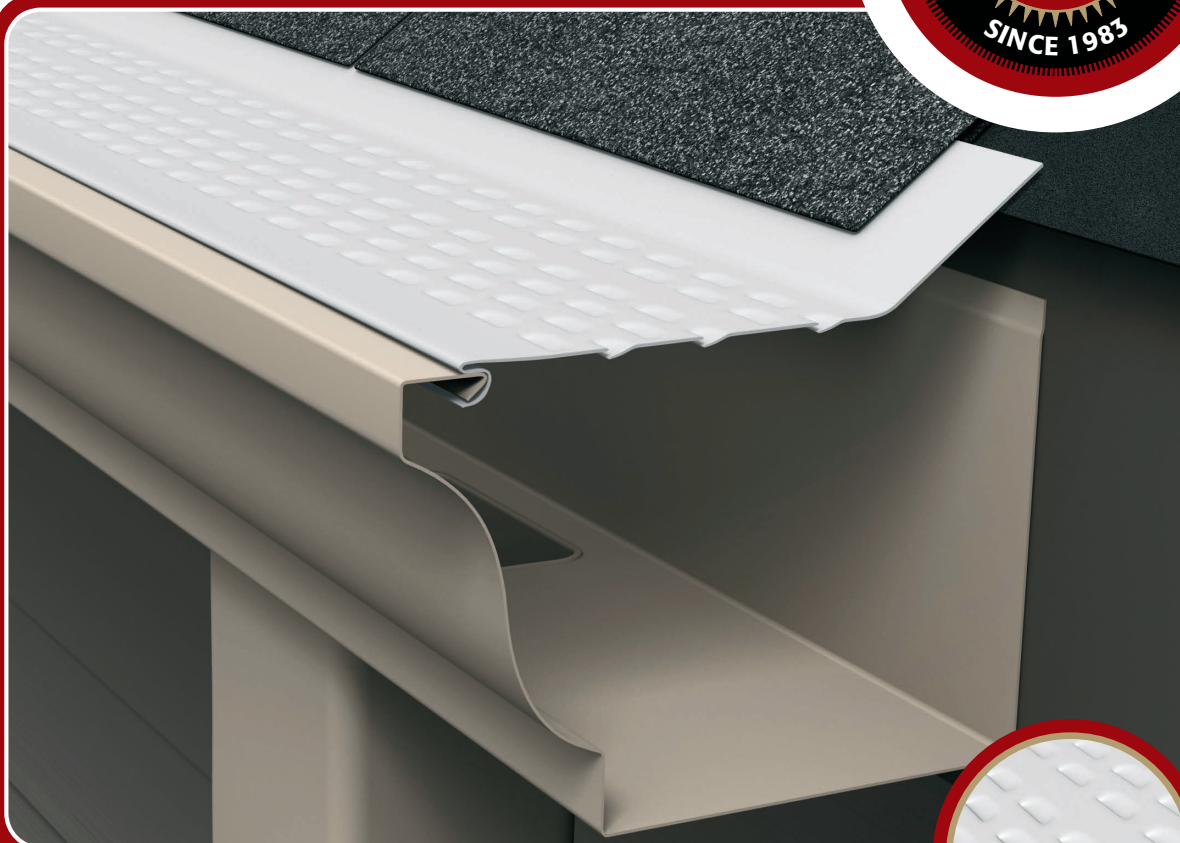

## Premium Painted Aluminum Covers

#### Features:

- Medium Debris Load
- A Perforated Cover that “Slides” Between the Starter and 1st Row of Shingles
- Perforated Painted .019” Aluminum with 6 Patented Reverse Louvers
- Works Well with Spikes and Ferrules

#### Description:

This cover works with all gutter systems, and installs between shingles, fastening into the top front of the gutter with stainless zip screws provided. It features 6 rows of our patented reverse-louvers, and bends to conform to the pitch of the roof and the fall of the gutter. Water drops into the gutter and debris slides over the front of the gutter.

**E-Z to Install:** Screws to the front of the gutter—a more permanent method.

Like all gutter protection products, depending on your debris type and load, E-Z-Slide™ will require maintenance from time to time, by brushing off the top of the panels.