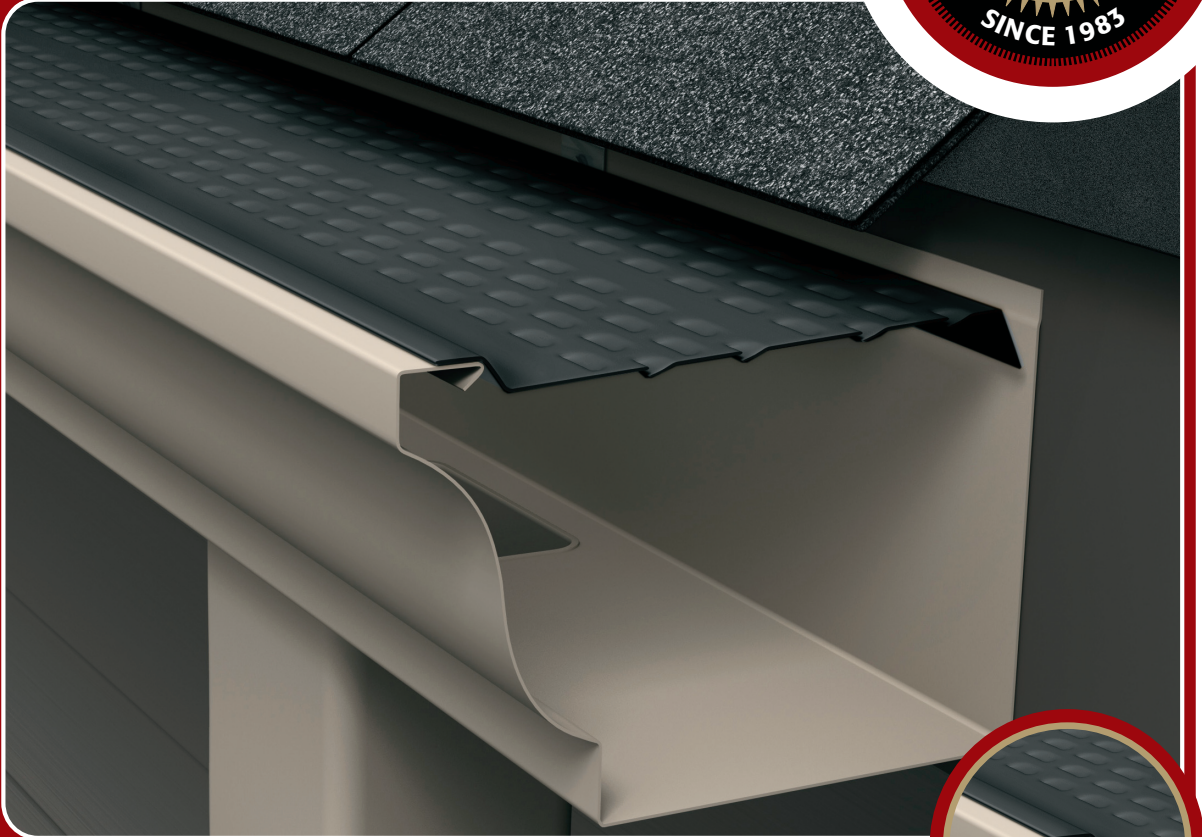

Premium Painted Aluminum Covers

E-Z-GUTTER CONTROL™

Features:

- Maximum Debris Load
- Fastens to the Front with Screws
- Solid Perforated Painted .019 Aluminum
- Does Not Disturb Shingles

Description:

This shield rests on the back of the hidden hanger (such as H-D screw-type hangers) and fastens to the top front edge of the gutter with stainless-steel fasteners (provided). There are 8 rows of louvers for maximum rainwater flow and debris load.

E-Z to Install: Screws to the front of the gutter—a more permanent method.

Like all gutter protection products, depending on your debris type and load, E-Z-Gutter Control™ will require maintenance from time to time, by brushing off the top of the panels.

Size: E-Z-Gutter Control comes in 4 foot lengths and 5" or 6" widths.

Colors: Available in black only.

1 Wagner Drive, Saint Clair, MO 63077 | 636-629-6484 | 800-748-7736
sales@E-ZGutter.com | www.E-ZGutter.com