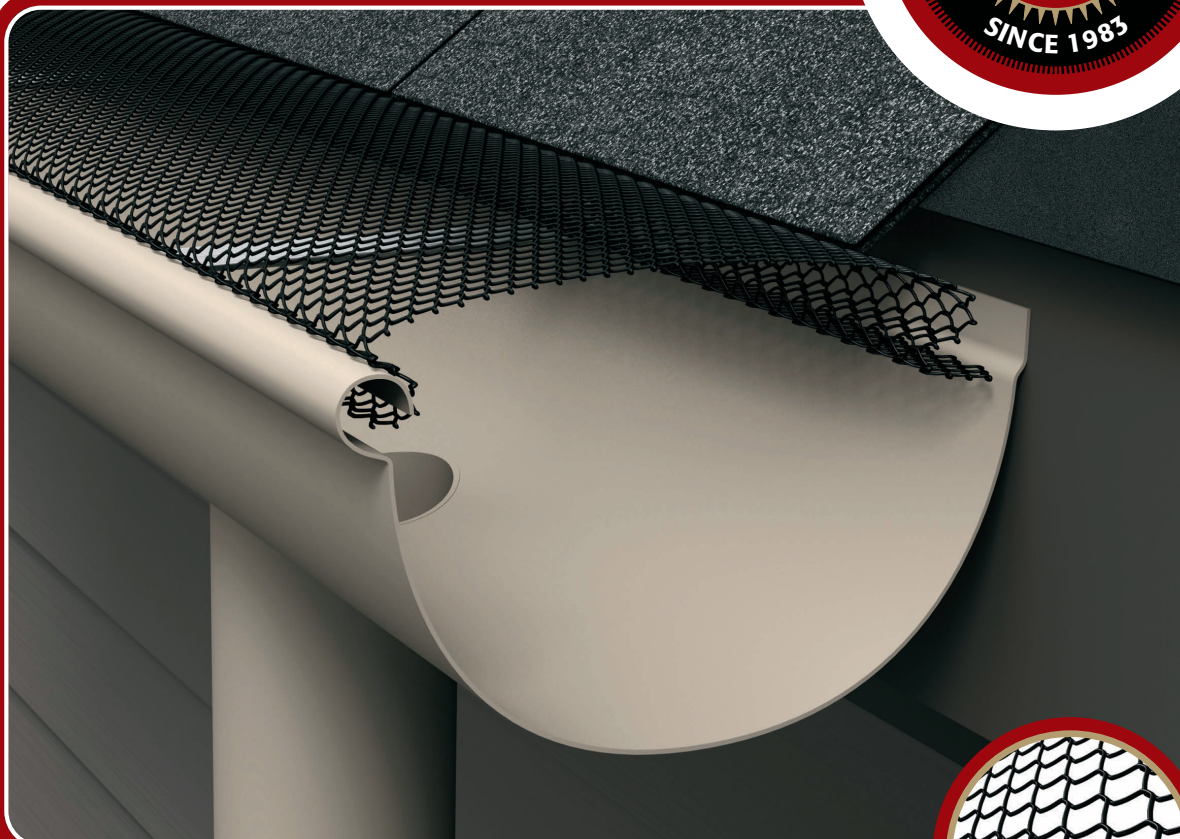

## Premium Powder-Coated Steel Screen

#### Features:

- Medium to Heavy Debris Loads with Small-Sized Holes
- For Seamless Half-Round Gutters
- Available in Copper
- Does Not Disturb Shingles

#### Description:

The only gutter screen that snaps into seamless 6" half round gutter with hidden hangers. Removes easily for maintenance.

**E-Z to Install:** Locks into gutter, without disturbing the shingles — snaps in and out for easy cleaning.

Like all gutter protection products, depending on your debris type and load, E-Z-Double Lock™ will require maintenance from time to time, by brushing off the top of the panels.

**Size:** E-Z-Double Lock comes in 4 foot lengths and 6" widths.